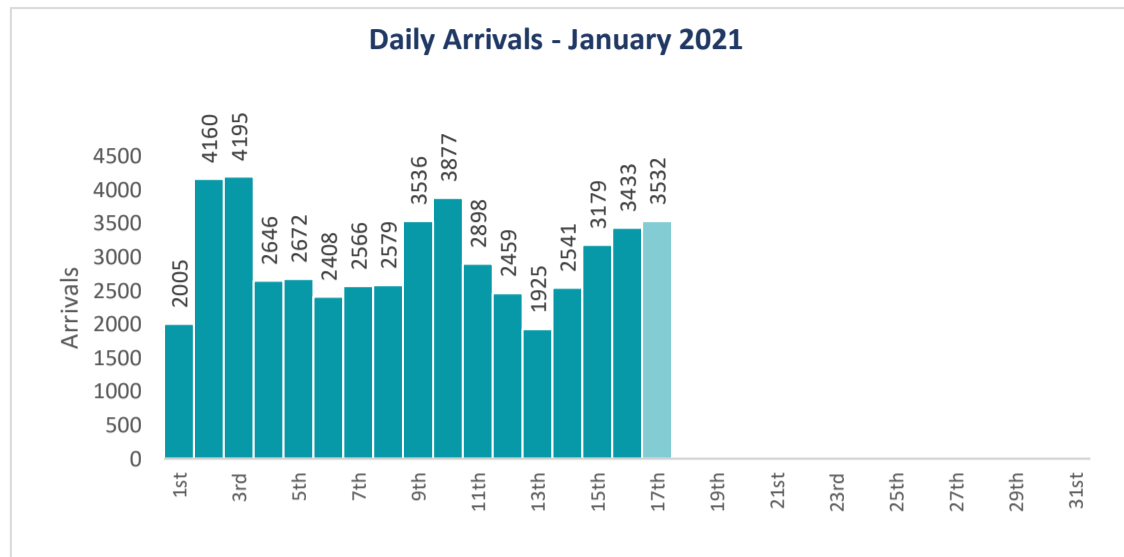

Tourist Arrivals

	Arrivals		Growth (%)	Daily Average	Duration of Stay (days)
	2020	2021			
January (1st - 17th)	94,327	50,611	-46.3	2,977	9.6

**Total Arrivals 2021
(as of 17 January)**

50,611

**Total Arrivals 2020
(at end December)**

555,399

Top 10 Markets 2020 (at end Dec 2020)

#	Market	Arrivals	Growth (%)	Share (%)
1	India	62,905	-62.1	11.3
2	Russia	61,388	-26.4	11.1
3	United Kingdom	52,716	-58.2	9.5
4	Italy	46,690	-65.8	8.4
5	Germany	36,435	-72.3	6.6
6	China	34,245	-87.9	6.2
7	France	28,031	-53.1	5.0
8	U.S.A.	19,759	-63.7	3.6
9	Switzerland	12,516	-63.0	2.3
10	Ukraine	10,343	-22.0	1.9

Top 10 Markets 2021 (as of 16th Jan)

#	Market	Arrivals	Share (%)
1	Russia	12,029	23.8
2	India	8,042	15.9
3	Ukraine	4,292	8.5
4	Kazakhstan	2,318	4.6
5	Romania	2,030	4.0
6	France	1,745	3.4
7	United Kingdom	1,718	3.4
8	Germany	1,488	2.9
9	USA	1,075	2.1
10	Switzerland	865	1.7