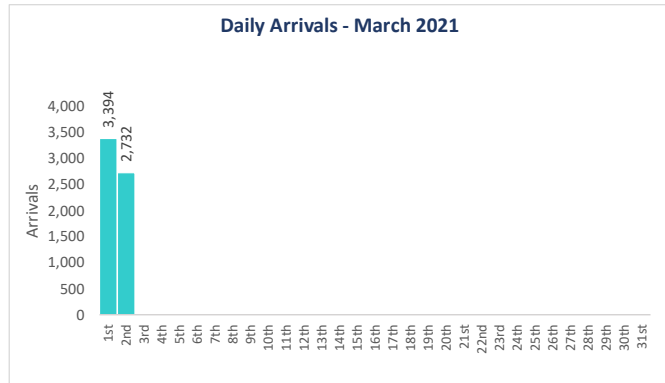

Tourist Arrivals

	Arrivals		Growth (%)	Daily Average	Duration of Stay (days)
	2020	2021			
January	173,347	92,103	-46.9	2,971	9.2
February	145,215	96,882	-33.3	3,460	8.8
March (1st - 2nd)	10,398	6,126	-41.1	3,063	8.7
TOTAL	328,960	195,111	-40.7	3,199	9.0

Total Arrivals 2021
(as of 2 March)
195,111

Total Arrivals 2020
(as of 31 December)
555,494

Daily Arrivals - March 2021

Tourist Accommodation

Facilities	Number of	
	Facilities	Beds
2021 (as of 2 March)		
Resorts / Marinas	147	34,076
Hotels	11	1,458
Safari Vessels	140	2,723
Guesthouses	359	6,602
Total	657	44,859

Top 10 Markets

2021 (as of 2 March)			2020		
#	Market	Arrivals Share (%)	#	Market	Arrivals Share (%)
1	India	45,636 23.4	1	India	62,960 11.3
2	Russia	42,059 21.6	2	Russia	61,387 11.1
3	Ukraine	12,751 6.5	3	United Kingdom	52,720 9.5
4	Kazakhstan	8,353 4.3	4	Italy	46,690 8.4
5	Germany	7,712 4.0	5	Germany	36,435 6.6
6	Romania	7,423 3.8	6	China	34,245 6.2
7	France	5,478 2.8	7	France	28,031 5.0
8	Czech Republic	5,298 2.7	8	U.S.A.	19,759 3.6
9	Switzerland	5,235 2.7	9	Switzerland	12,517 2.3
10	United Kingdom	4,641 2.4	10	Ukraine	10,343 1.9