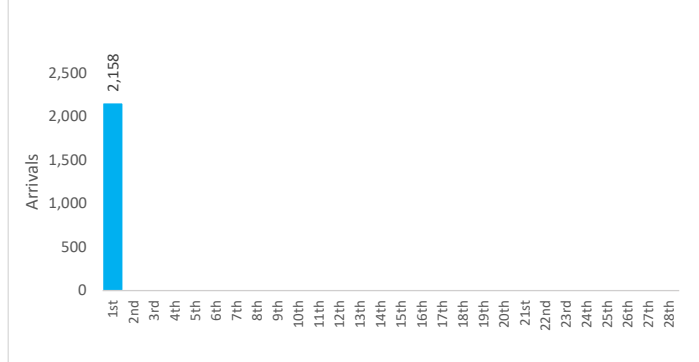

Tourist Arrivals

	Arrivals		Growth (%)	Daily Average	Duration of Stay (days)
	2020	2021			
January	173,874	92,103	-47.0	2,971	9.2
February (1st)	4,841	2,158	-55.4	2,158	10.1
TOTAL	178,715	94,261	-47.3	2,946	9.2

Total Arrivals 2021
(as of 1 February 2021)
94,261

Total Arrivals 2020
(as of 31 December)
555,494

Daily Arrivals - February 2021

Tourist Accommodation

Facilities	Number of	
	Facilities	Beds
2021 (as of 1 February 2021)		
Resorts / Marinas	144	33,192
Hotels	11	1,458
Safari Vessels	135	2,610
Guesthouses	327	6,148
Total	617	43,408