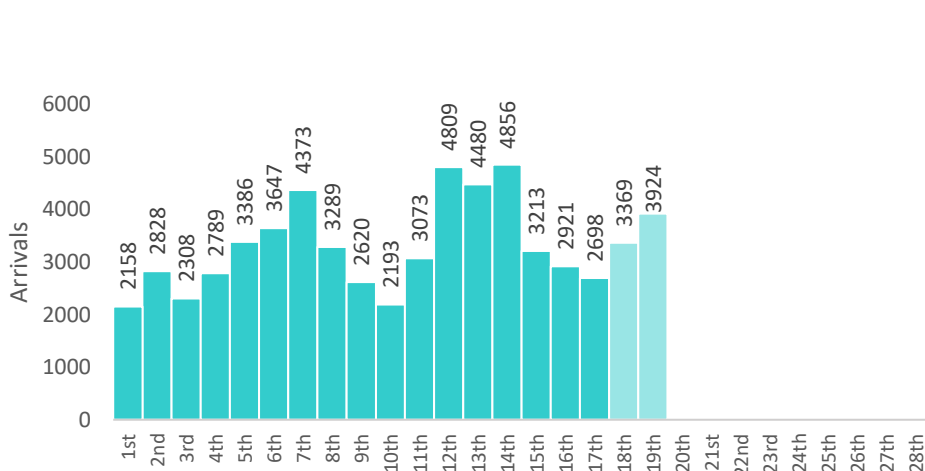

Tourist Arrivals

	Arrivals		Growth (%)	Daily Average	Duration of Stay (days)
	2020	2021			
January	173,347	92,103	-46.9	2,971	9.2
February (1st - 19th)	99,302	62,934	-36.6	3,312	8.7
TOTAL	272,649	155,037	-43.1	3,101	9.0

Total Arrivals 2021
(as of 19 February)
155,037

Total Arrivals 2020
(as of 31 December)
555,494

Daily Arrivals - February 2021

Top 10 Markets

2021 (as of 17 February)				2020			
#	Market	Arrivals	Share (%)	#	Market	Arrivals	Share (%)
1	India	32,970	22.3	1	India	62,960	11.3
2	Russia	32,019	21.7	2	Russia	61,387	11.1
3	Ukraine	10,178	6.9	3	United Kingdom	52,720	9.5
4	Kazakhstan	6,788	4.6	4	Italy	46,690	8.4
5	Romania	6,154	4.2	5	Germany	36,435	6.6
6	Germany	5,689	3.9	6	China	34,245	6.2
7	France	4,740	3.2	7	France	28,031	5.0
8	Switzerland	3,862	2.6	8	U.S.A.	19,759	3.6
9	United Kingdom	3,853	2.6	9	Switzerland	12,517	2.3
10	Czech Republic	3,668	2.5	10	Ukraine	10,343	1.9