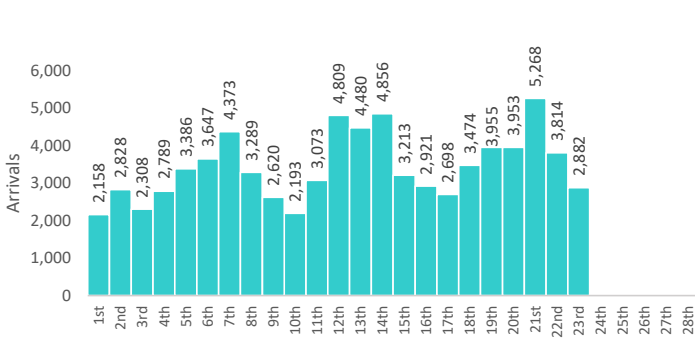

Tourist Arrivals

	Arrivals		Growth (%)	Daily Average	Duration of Stay (days)
	2020	2021			
January	173,347	92,103	-46.9	2,971	9.2
February (1st - 23rd)	122,718	78,987	-35.6	3,434	8.7
TOTAL	296,065	171,090	-42.2	3,168	9.0

Total Arrivals 2021
(as of 23 February)
171,090

Total Arrivals 2020
(as of 31 December)
555,494

Daily Arrivals - February 2021

Top 10 Markets

2021 (as of 23 February)				2020			
#	Market	Arrivals	Share (%)	#	Market	Arrivals	Share (%)
1	India	38,961	22.8	1	India	62,960	11.3
2	Russia	37,090	21.7	2	Russia	61,387	11.1
3	Ukraine	11,743	6.9	3	United Kingdom	52,720	9.5
4	Kazakhstan	7,491	4.4	4	Italy	46,690	8.4
5	Romania	6,867	4.0	5	Germany	36,435	6.6
6	Germany	6,523	3.8	6	China	34,245	6.2
7	France	5,121	3.0	7	France	28,031	5.0
8	Switzerland	4,621	2.7	8	U.S.A.	19,759	3.6
9	Czech Republic	4,582	2.7	9	Switzerland	12,517	2.3
10	United Kingdom	4,186	2.4	10	Ukraine	10,343	1.9