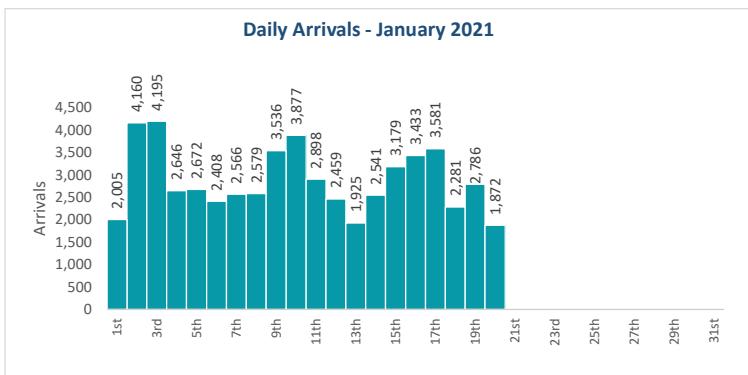

Tourist Arrivals

	Arrivals		Growth (%)	Daily Average	Duration of Stay (days)
	2020	2021			
January (1st - 20th)	112,282	57,599	-48.7	2,880	9.5

Total Arrivals 2021
(as of 20 January)
57,599

Total Arrivals 2020
(at end December)
555,494

Top 10 Markets 2020 (at end Dec 2020)

#	Market	Arrivals	Growth (%)	Share (%)
1	India	62,960	-62.1	11.3
2	Russia	61,387	-26.4	11.1
3	United Kingdom	52,720	-58.2	9.5
4	Italy	46,690	-65.8	8.4
5	Germany	36,435	-72.3	6.6
6	China	34,245	-87.9	6.2
7	France	28,031	-53.1	5.0
8	U.S.A.	19,759	-63.7	3.6
9	Switzerland	12,517	-63.0	2.3
10	Ukraine	10,343	-22.0	1.9

Top 10 Markets 2021 (as of 20th Jan)

#	Market	Arrivals	Share (%)
1	Russia	13,880	24.1
2	India	10,623	18.4
3	Ukraine	5,020	8.7
4	Kazakhstan	3,023	5.2
5	France	2,252	3.9
6	Romania	2,242	3.9
7	Germany	2,070	3.6
8	United Kingdom	1,900	3.3
9	USA	1,312	2.3
10	Switzerland	1,072	1.9