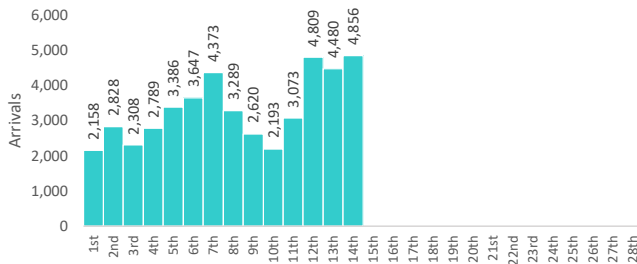

Tourist Arrivals

	Arrivals		Growth (%)	Daily Average	Duration of Stay (days)
	2020	2021			
January	173,347	92,103	-46.9	2,971	9.2
February (1st - 14th)	71,353	46,809	-34.4	3,344	8.8
TOTAL	244,700	138,912	-43.2	3,087	9.1

Total Arrivals 2021
(as of 14 February)
138,912

Total Arrivals 2020
(as of 31 December)
555,494

Daily Arrivals - February 2021

Tourist Accommodation

Facilities	Number of	
	Facilities	Beds
2021 (as of 14 February)		
Resorts / Marinas	145	33,432
Hotels	11	1,458
Safari Vessels	136	2,636
Guesthouses	349	6,450
Total	641	43,976