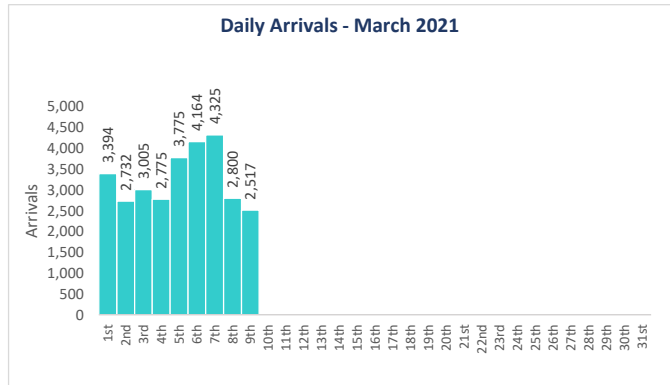

Tourist Arrivals

	Arrivals			Growth %		Daily Average	Duration of Stay (days)
	2019	2020	2021	21/20	21/19		
January	151,552	173,347	92,103	-46.9	-39.2	2,971	9.2
February	168,583	149,785	96,882	-35.3	-42.5	3,460	8.8
March (1st - 9th)	46,703	39,130	29,487	-24.6	-36.9	3,276	8.9
TOTAL	366,838	362,262	218,472	-39.7	-40.4	3,213	9.0

Total Arrivals 2021
(as of 9 March)
218,472

Total Arrivals 2020
(as of 31 December)
555,494

		Top 10 Markets						
		2019		2020		2021		
#	Market	Share (%)	#	Market	Share (%)	#	Market	Share (%)
1	China	16.7	1	India	11.3	1	India	23.4
2	India	9.7	2	Russia	11.1	2	Russia	21.7
3	Italy	8.0	3	United Kingdom	9.5	3	Ukraine	6.6
4	Germany	7.7	4	Italy	8.4	4	Kazakhstan	4.2
5	United Kingdom	7.4	5	Germany	6.6	5	Germany	4.1
6	Russia	4.9	6	China	6.2	6	Romania	3.7
7	France	3.5	7	France	5.0	7	Czech Republic	2.8
8	U.S.A.	3.2	8	U.S.A.	3.6	8	France	2.7
9	Japan	2.6	9	Switzerland	2.3	9	Switzerland	2.6
10	Australia	2.3	10	Ukraine	1.9	10	United Kingdom	2.3