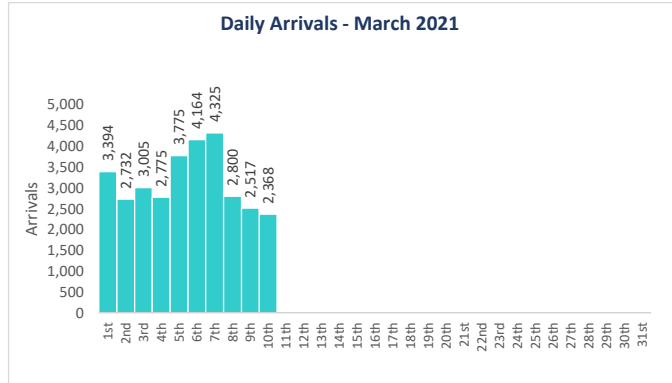

Tourist Arrivals

	Arrivals			Growth %		Daily Average	Duration of Stay (days)
	2019	2020	2021	21/20	21/19		
January	151,552	173,347	92,103	-46.9	-39.2	2,971	9.2
February	168,583	149,785	96,882	-35.3	-42.5	3,460	8.8
March (1st - 10th)	54,141	42,186	31,855	-24.5	-41.2	3,186	8.9
TOTAL	374,276	365,318	220,840	-39.5	-41.0	3,201	9.0

Total Arrivals 2021
(as of 10 March)
220,840

Total Arrivals 2020
(as of 31 December)
555,494

Tourist Accommodation

Facilities	Number of	
	Facilities	Beds
2021 (as of 10 March)		
Resorts / Marinas	148	34,226
Hotels	11	1,458
Safari Vessels	140	2,723
Guesthouses	374	6,826
Total	673	45,233

		Top 10 Markets						
		2019		2020		2021 (as of 10 March)		
#	Market	Share (%)	#	Market	Share (%)	#	Market	Share (%)
1	China	16.7	1	India	11.3	1	India	23.2
2	India	9.7	2	Russia	11.1	2	Russia	21.4
3	Italy	8.0	3	United Kingdom	9.5	3	Ukraine	6.6
4	Germany	7.7	4	Italy	8.4	4	Kazakhstan	4.2
5	United Kingdom	7.4	5	Germany	6.6	5	Germany	4.1
6	Russia	4.9	6	China	6.2	6	Romania	3.6
7	France	3.5	7	France	5.0	7	Czech Republic	2.7
8	U.S.A.	3.2	8	U.S.A.	3.6	8	France	2.7
9	Japan	2.6	9	Switzerland	2.3	9	Switzerland	2.5
10	Australia	2.3	10	Ukraine	1.9	10	United Kingdom	2.3