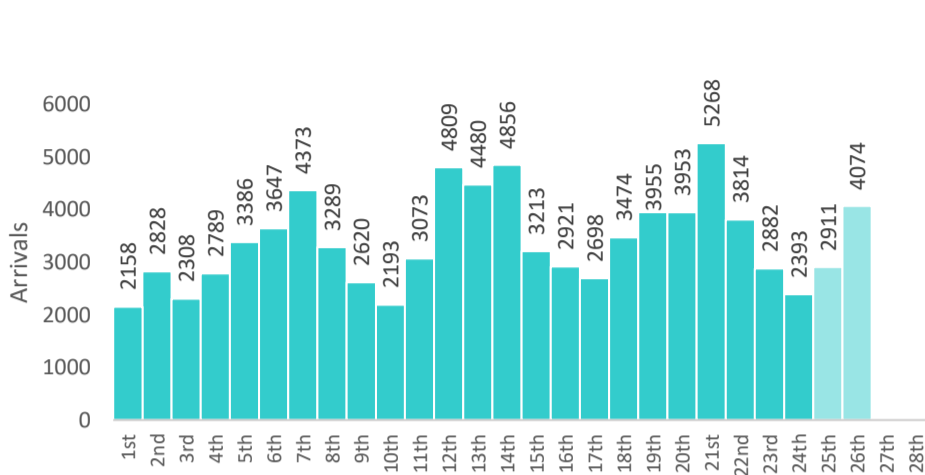

Tourist Arrivals

	Arrivals		Growth (%)	Daily Average	Duration of Stay (days)
	2020	2021			
January	173,347	92,103	-46.9	2,971	9.2
February (1st - 26th)	136,694	88,365	-35.4	3,399	8.8
TOTAL	310,041	180,468	-41.8	3,166	9.0

Total Arrivals 2021
(as of 26 February)
180,468

Total Arrivals 2020
(as of 31 December)
555,494

Daily Arrivals - February 2021

Top 10 Markets

2021 (as of 24 February)				2020			
#	Market	Arrivals	Share (%)	#	Market	Arrivals	Share (%)
1	India	40,045	23.1	1	India	62,960	11.3
2	Russia	37,308	21.5	2	Russia	61,387	11.1
3	Ukraine	11,767	6.8	3	United Kingdom	52,720	9.5
4	Kazakhstan	7,692	4.4	4	Italy	46,690	8.4
5	Romania	6,887	4.0	5	Germany	36,435	6.6
6	Germany	6,621	3.8	6	China	34,245	6.2
7	France	5,169	3.0	7	France	28,031	5.0
8	Switzerland	4,643	2.7	8	U.S.A.	19,759	3.6
9	Czech Republic	4,619	2.7	9	Switzerland	12,517	2.3
10	United Kingdom	4,238	2.4	10	Ukraine	10,343	1.9

Tourist Accommodation

Facilities	Number of	
	Facilities	Beds
2021 (as of 26 February)		
Resorts / Marinas	147	34,076
Hotels	11	1,458
Safari Vessels	140	2,723
Guesthouses	358	6,572
Total	656	44,829

Guesthouses 2021