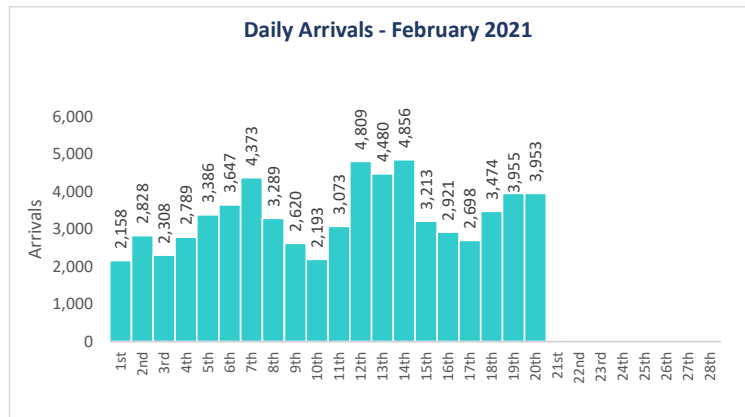

Tourist Arrivals

	Arrivals		Growth (%)	Daily Average	Duration of Stay (days)
	2020	2021			
January	173,347	92,103	-46.9	2,971	9.2
February (1st - 20th)	104,708	67,023	-36.0	3,351	8.6
TOTAL	278,055	159,126	-42.8	3,120	9.0

Total Arrivals 2021
(as of 20 February)
159,126

Total Arrivals 2020
(as of 31 December)
555,494

Top 10 Markets

2021 (as of 20 February)				2020			
#	Market	Arrivals	Share (%)	#	Market	Arrivals	Share (%)
1	India	36,084	22.7	1	India	62,960	11.3
2	Russia	34,593	21.7	2	Russia	61,387	11.1
3	Ukraine	10,777	6.8	3	United Kingdom	52,720	9.5
4	Kazakhstan	7,049	4.4	4	Italy	46,690	8.4
5	Romania	6,433	4.0	5	Germany	36,435	6.6
6	Germany	5,960	3.7	6	China	34,245	6.2
7	France	4,897	3.1	7	France	28,031	5.0
8	Switzerland	4,286	2.7	8	U.S.A.	19,759	3.6
9	Czech Republic	4,173	2.6	9	Switzerland	12,517	2.3
10	United Kingdom	4,059	2.6	10	Ukraine	10,343	1.9