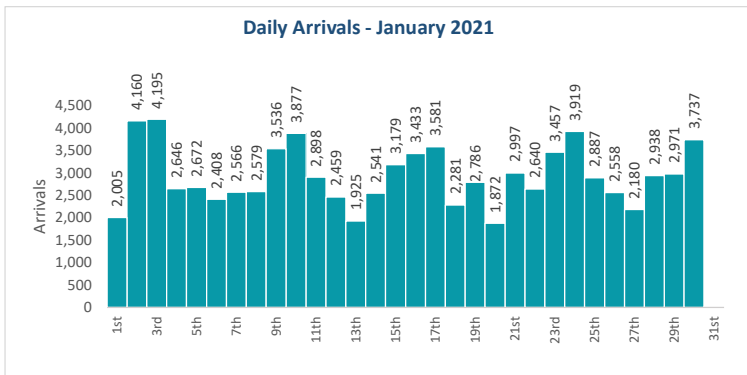

Tourist Arrivals

	Arrivals		Growth (%)	Daily Average	Duration of Stay (days)
	2020	2021			
January (1st - 30th)	169,809	87,883	-48.2	2,929	9.2

Total Arrivals 2021
(as of 30 January)
87,883

Total Arrivals 2020
(at end December)
555,494

Top 10 Markets 2020 (at end Dec 2020)

#	Market	Arrivals	Growth (%)	Share (%)
1	India	62,960	-62.1	11.3
2	Russia	61,387	-26.4	11.1
3	United Kingdom	52,720	-58.2	9.5
4	Italy	46,690	-65.8	8.4
5	Germany	36,435	-72.3	6.6
6	China	34,245	-87.9	6.2
7	France	28,031	-53.1	5.0
8	U.S.A.	19,759	-63.7	3.6
9	Switzerland	12,517	-63.0	2.3
10	Ukraine	10,343	-22.0	1.9

Top 10 Markets 2021 (as of 30th Jan)

#	Market	Arrivals	Share (%)
1	Russia	20,095	22.9
2	India	18,434	21.0
3	Ukraine	7,025	8.0
4	Kazakhstan	4,210	4.8
5	Romania	3,599	4.1
6	France	3,532	4.0
7	Germany	3,082	3.5
8	United Kingdom	2,453	2.8
9	USA	1,863	2.1
10	Czech Republic	1,849	2.1