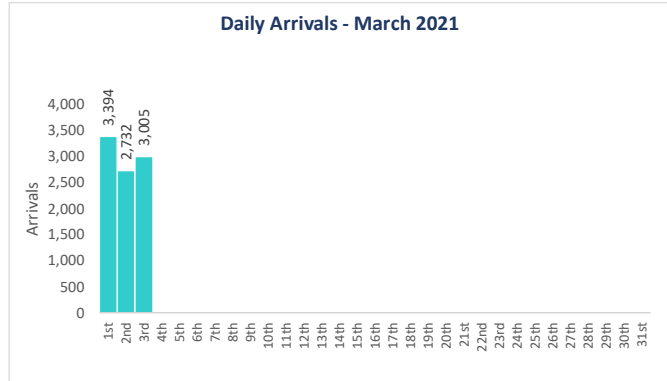

Tourist Arrivals

	Arrivals		Growth (%)	Daily Average	Duration of Stay (days)
	2020	2021			
January	173,347	92,103	-46.9	2,971	9.2
February	149,785	96,882	-35.3	3,460	8.8
March (1st - 3rd)	14,530	9,131	-37.2	3,044	9.0
TOTAL	337,662	198,116	-41.3	3,195	9.0

Total Arrivals 2021
(as of 3 March)
198,116

Total Arrivals 2020
(as of 31 December)
555,494

Top 10 Markets

2021 (as of 3 March)				2020			
#	Market	Arrivals	Share (%)	#	Market	Arrivals	Share (%)
1	India	46,541	23.5	1	India	62,960	11.3
2	Russian Federation	42,417	21.4	2	Russia	61,387	11.1
3	Ukraine	13,350	6.7	3	United Kingdom	52,720	9.5
4	Kazakhstan	8,537	4.3	4	Italy	46,690	8.4
5	Germany	7,870	4.0	5	Germany	36,435	6.6
6	Romania	7,440	3.8	6	China	34,245	6.2
7	France	5,523	2.8	7	France	28,031	5.0
8	Czech Republic	5,362	2.7	8	U.S.A.	19,759	3.6
9	Switzerland	5,243	2.6	9	Switzerland	12,517	2.3
10	United Kingdom	4,700	2.4	10	Ukraine	10,343	1.9